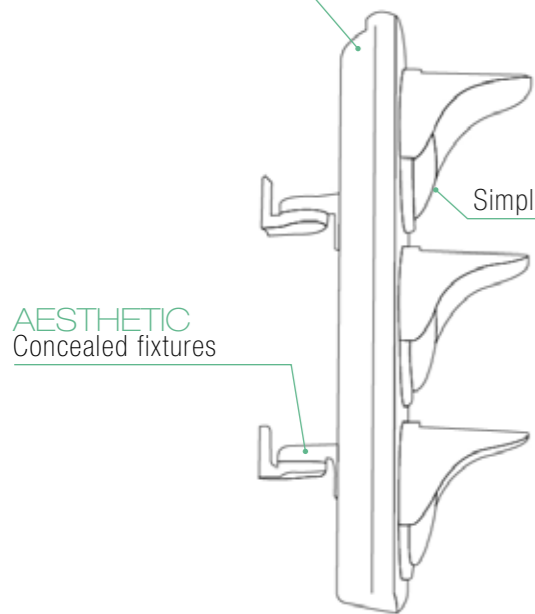

Manufactured using single aluminum profile housings, the elegance of our Totem traffic signal pole fits nicely into all type of cities and architectural environments, while providing excellent visibility to drivers.

TRAFFIC SIGNALS

DESIGN
Single aluminum profile

AESTHETIC
Concealed fixtures

PRACTICAL
Simplified maintenance

WHEN EXUBERANCE BECOMES SENSUAL...

With such a sleek design, the Alumix® traffic signal will convince you with its fine body shape design, enhancing the hearts of the cities and architectural environments. Style and austerity make Alumix® an elegant product.