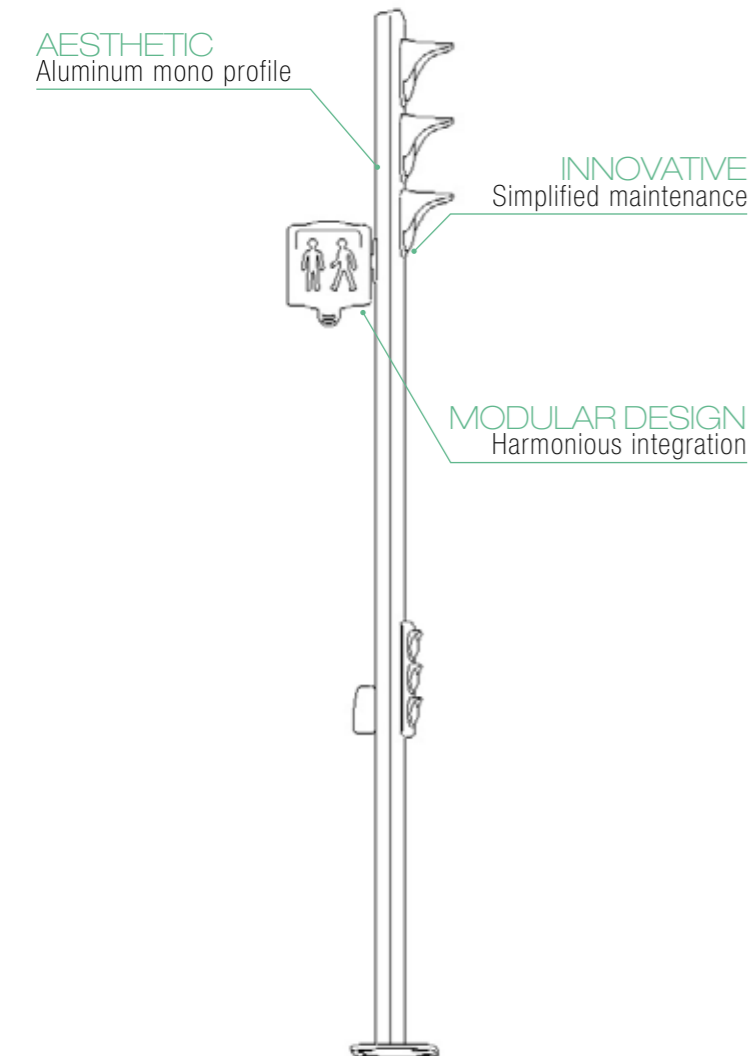

PAGE > P.04

LED TRAFFIC SIGNALS

PAGE > P.06

COMPLEMENTARY SIGNALS

PAGE > P.08

PUBLIC TRANSPORT SIGNALS

PAGE > P.10

WHEN THE WHOLE PRODUCT BECOMES ONLY ONE...

Manufactured using single aluminum profile housings, the elegance of our Totem traffic signal pole fits nicely into all type of cities and architectural environments, while providing excellent visibility to drivers.

WHEN A MODULAR SYSTEM BECOMES ELEGANT...

With its unique design, our Totem traffic signal pole harmoniously integrates our complete range of signals, while preserving the aesthetics of the whole. This will be an exclusive and contemporary product just for you.