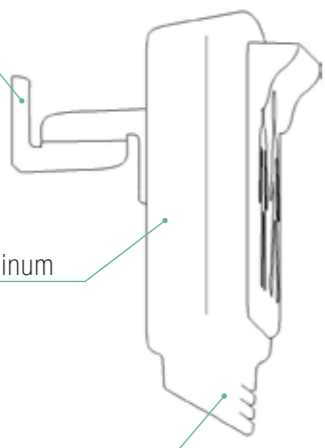

Standard color

Customizable

Urban decor

ADDITIONAL TRAFFIC SIGNALS

ELEGANT
90mm profile

PRACTICAL
Hinge type opener

MODULAR
Orientable brackets

DURABLE
Designed in cast aluminum